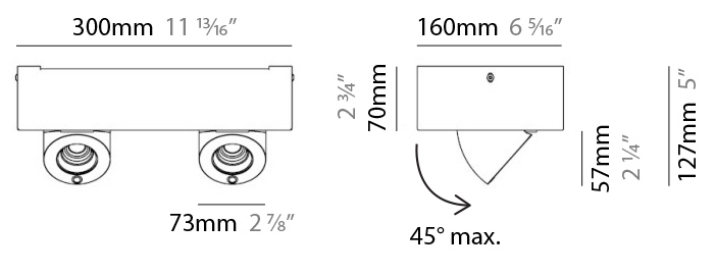

BRIDGE DOUBLE SURFACE

D92119

PROJECT	
TYPE	
NOTES	
QUANTITY	
DATE	

GENERAL

Series: Bridge
Subseries: Bridge Double
Brand: Milan
Division: Design
Mounting Type: Surface
Mounting Location: Ceiling
Subcategory: Spots

PHYSICAL

Shape: Rectangle
Length (mm): 300
Length (in): 11 ¹³/₁₆"
Width (mm): 160
Width (in): 6 ⁵/₁₆"
Height (mm): 127
Height (in): 5
Light Distribution: Adjustable / Direct
Weight (kg): 4.1
Weight (lbs): 9
Fixture Finish: WHI
Fixture Material: Aluminum

ELECTRICAL

Number of Lamps: 2
Lamp Type: LED
Total Output Wattage (W): 20
Max. Wattage Per Lamp (W): 10
Dimming: Non-Dimmable
Driver Included: Yes
Driver Location: Integrated
Driver Type: Constant Current
Driver Class: Class 2
Input Voltage (V): 120 - 277
Constant Current (MA): 700
Upon Request: Dimmable option available with remote driver upon request

LED

Number of LEDs: 2
Color Temperature (°K): 2700
Max. Delivered Lumen (lm): 2020
CRI: >80 CRI

OPTICAL

Reflector°: 50

RATINGS AND CERTIFICATIONS

Certified By: CSA Certified to UL and CSA Standards
IP rating: IP20