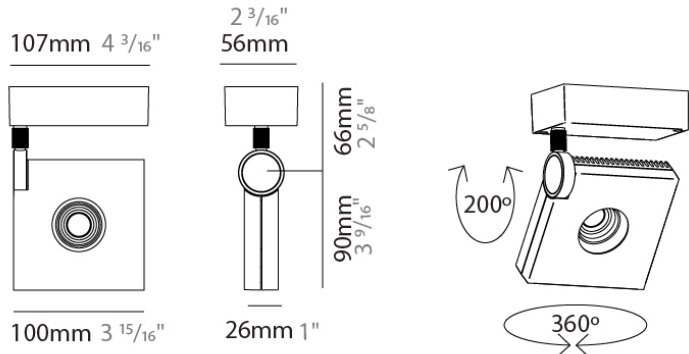

BRIDGE SINGLE SURFACE

D92110

PROJECT _____

TYPE _____

NOTES _____

QUANTITY _____

DATE _____

GENERAL

Series: Bridge
Subseries: Bridge Single
Brand: Milan
Division: Design
Mounting Type: Surface
Mounting Location: Ceiling
Subcategory: Spots

PHYSICAL

Shape: Rectangle
Length (mm): 107
Length (in): 4 ³/₁₆
Width (mm): 110
Width (in): 4 ³/₁₆
Extension (mm): 156
Extension (in): 6 ¹/₈
Light Distribution: Adjustable / Direct
Weight (kg): 1.4
Weight (lbs): 3
Fixture Finish: WHI
Fixture Material: Aluminum

ELECTRICAL

Input Wattage Range: 10 - 19 W
Lamp Type: LED
Total Output Wattage (W): 9.7
Dimming: Non-Dimming / Phase Dimming (120Vac only) / 0-10V Dimming
Driver Included: Yes
Driver Location: External
Driver Type: Constant Current - 120 / 277Vac
Driver Class: Class 2
Input Voltage (V): 120 - 277
Constant Current (mA): 350

LED

Number of LEDs: 1
Color Temperature (°K): 3000
Max. Delivered Lumen (lm): 1010
CRI: >80 CRI
Lamp Life (hrs): 50000

OPTICAL

Reflector°: 50

RATINGS AND CERTIFICATIONS

Certified By: CSA Certified to UL and CSA Standards
IP rating: IP20