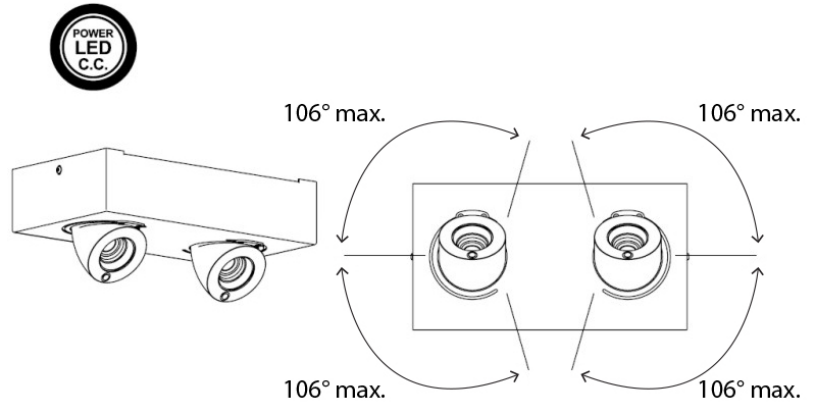

BRIDGE DOUBLE SURFACE

D92119

PROJECT	
TYPE	
NOTES	
QUANTITY	
DATE	

GENERAL

Series: Bridge
Subseries: Bridge Double
Brand: Milan
Division: Design
Mounting Type: Surface
Mounting Location: Ceiling
Subcategory: Spots

PHYSICAL

Shape: Rectangle
Length (mm): 300
Length (in): 11 ¹³/₁₆"
Width (mm): 160
Width (in): 6 ⁵/₁₆"
Height (mm): 127
Height (in): 5
Light Distribution: Adjustable / Direct
Weight (kg): 4.1
Weight (lbs): 9
Fixture Finish: WHI
Fixture Material: Aluminum

ELECTRICAL

Number of Lamps: 2
Lamp Type: LED
Total Output Wattage (W): 20
Max. Wattage Per Lamp (W): 10
Dimming: Non-Dimmable
Driver Included: Yes
Driver Location: Integrated
Driver Type: Constant Current
Driver Class: Class 2
Input Voltage (V): 120 - 277
Constant Current (MA): 700
Upon Request: Dimmable option available with remote driver upon request

LED

Number of LEDs: 2
Color Temperature (°K): 2700
Max. Delivered Lumen (lm): 2020
CRI: >80 CRI

OPTICAL

Reflector°: 50

RATINGS AND CERTIFICATIONS

Certified By: CSA Certified to UL and CSA Standards
IP rating: IP20