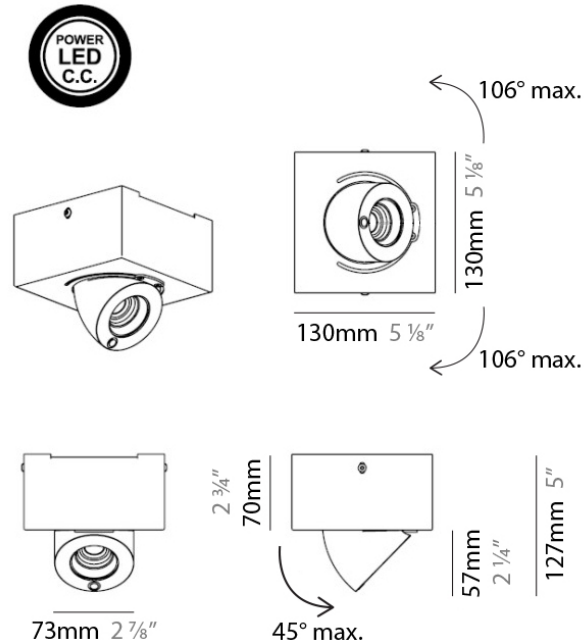

BRIDGE SINGLE SURFACE

D92118

PROJECT	
TYPE	
NOTES	
QUANTITY	
DATE	

GENERAL

Series: Bridge
Subseries: Bridge Single
Brand: Milan
Division: Design
Mounting Type: Surface
Mounting Location: Ceiling
Subcategory: Spots

PHYSICAL

Shape: Square
Length (mm): 130
Length (in): 5 1/8"
Width (mm): 130
Width (in): 5 1/8"
Height (mm): 127
Height (in): 5"
Light Distribution: Adjustable / Direct
Weight (kg): 1.8
Weight (lbs): 4
Fixture Finish: WHI
Fixture Material: Aluminum

ELECTRICAL

Number of Lamps: 1
Lamp Type: LED
Max. Wattage Per Lamp (W): 10
Dimming: Non-Dimmable
Driver Included: Yes
Driver Location: Integrated
Driver Type: Constant Current
Driver Class: Class 2
Input Voltage (V): 120
Constant Current (MA): 350
Upon Request: Dimmable option available with remote driver upon request

LED

Number of LEDs: 1
Color Temperature (°K): 2700
Max. Delivered Lumen (lm): 1010
CRI: >80 CRI

OPTICAL

Reflector°: 50

RATINGS AND CERTIFICATIONS

Certified By: CSA Certified to UL and CSA Standards
IP rating: IP20